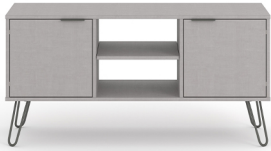

Lounge Furniture Coffee/Lamp/Media Units

AUGUSTA
TV Unit
White or Grey
£200 + Vat
120cm x 50cm x 38cm